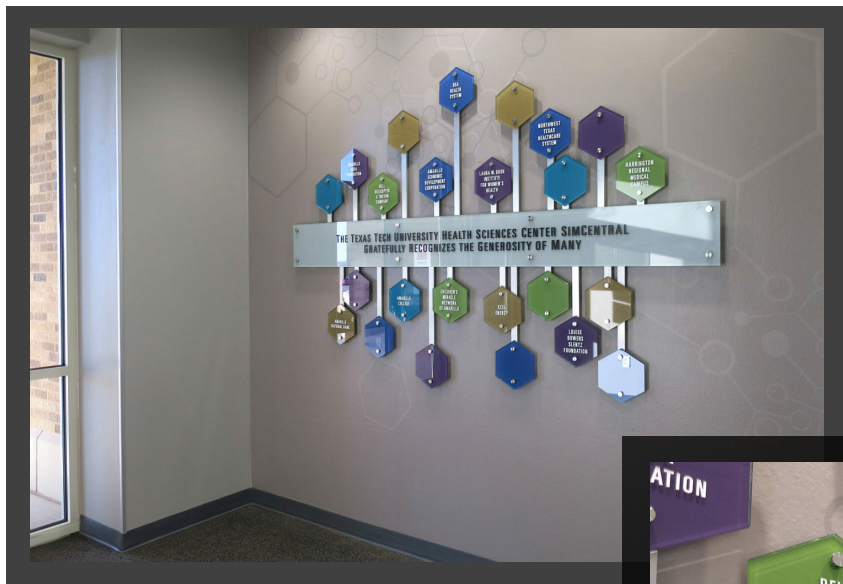

studio

art's desire

specializing in feature art installations

project:

Texas Tech University Health Sciences Center
SimCentral - Amarillo, TX

"inspiration through medical technology"

client:

Texas Tech University - Lubbock, TX

project:

TTU Health Sciences Center
SimCentral - Amarillo, TX

design firm:

Dekker Perich Sabatini - Amarillo, TX

contractor:

Western Builders - Amarillo, TX

furniture: Officewise - Amarillo, TX

feature installation includes:

custom donor recognition wall, coordinating wallcovering, and interior donor signage

SiMCentral is a collaborative initiative of Texas Tech University Health Sciences Center, West Texas A&M University, and Amarillo College. The Center uses state of the art, high fidelity, human patient simulators to provide multi-disciplinary training opportunities to medical, nursing and allied health students/residents, as well as, continuing education opportunities to the Texas Panhandle region.